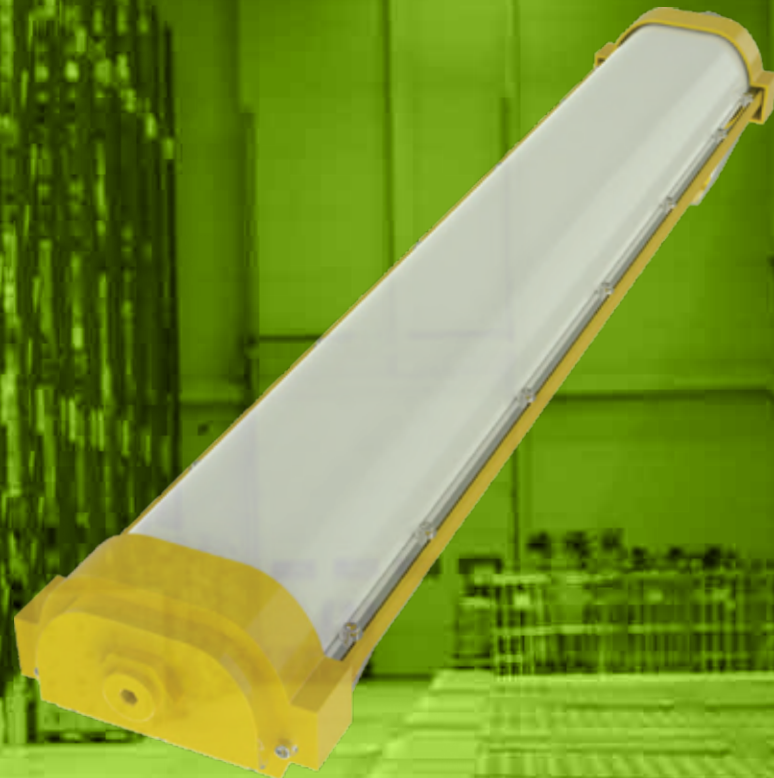

# GLEX-LL60W-6K

60W LED

**Explosion-proof**

II 2 G Ex db IIC T6 Gb  
II 2 G Ex tb IIIC T80°C Db

**Beam Angle:120°deg**

**CRI: Ra>80**

**CCT : 5000K**

**Efficacy: 120lm/w**

**IP rate: IP66**

**Input: AC100V-277V**

**PF>0.95**

**Size:L1262xW107xH61mm**

مصنع الرواد  
PIONEERS FACTORY